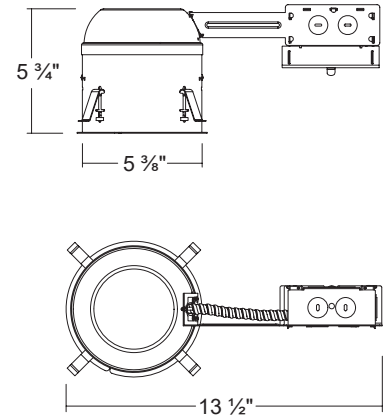

H500SICRA

5" IC Air-Tight Incandescent Shallow Remodel Housing (Max. 75W)

Dimensions

ORDERING INFORMATION

Model No.	Description
H500SICRA	5" IC Air-Tight Incandescent Shallow Remodel Housing (Max. 75W)

SPECIFICATION

Junction Box

- Listed for through branch circuit wiring
- Contains one 1-1/8", six 7/8" knockouts
- New Cable Trap for easy installation of Romex Cable (US Patented / China Patented)

Remodel Clips

- Four remodel clips secure housing and accommodates 1/2" and 5/8" ceiling materials